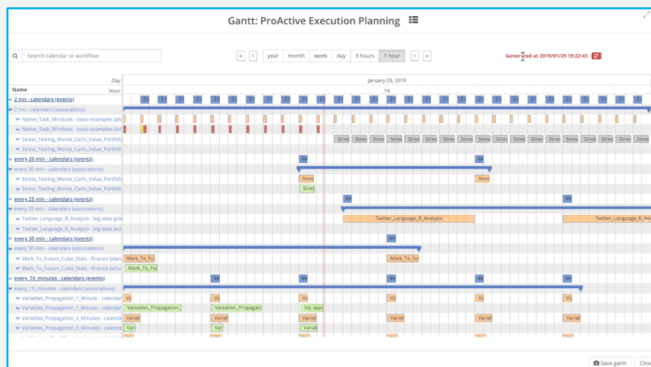

ActiveEon – Scheduling

1

Workload Automation

Studio

Catalogue

Scheduler

Monitoring

Analytics

IT Ops Team

Scheduler: planned and on-the-fly automation

Time-based automation

Create powerful time-based jobs and automate process at defined intervals. Powerful dependencies and priority management.

Event-based automation

Create dynamic automation for on-the-fly events. From customers' online requests to file listening triggers.

Human-based automation

Empower citizen users to launch and monitor their own processes when they need it.