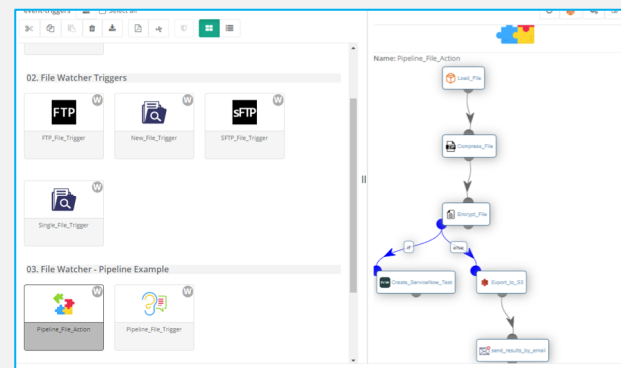

IT Ops Team

Scheduler: planned and on-the-fly automation

Time-based automation

Create powerful time-based jobs and automate process at defined intervals. Powerful dependencies and priority management.

Event-based automation

Create dynamic automation for on-the-fly events. From customers' online requests to file listening triggers.

Human-based automation

Empower citizen users to launch and monitor their own processes when they need it.