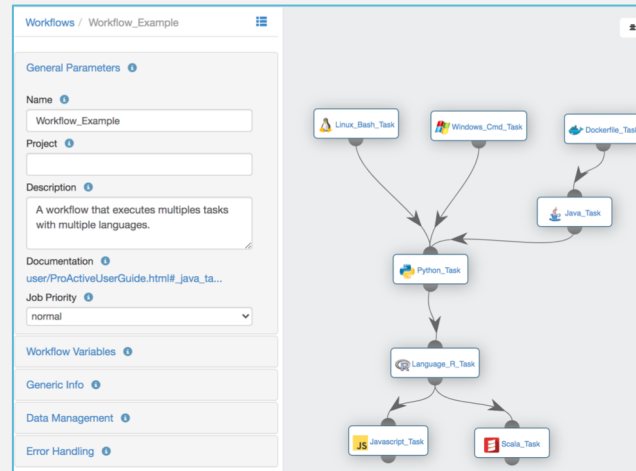

ActiveEon – Smart scheduling across infrastructure

Single Workflow

Workflows created in ActiveEon can run anywhere

Simple Hybrid Environment

No need to specify the target environment, the ActiveEon's workflow will automatically adapt

I&O

Save time

Expert can deliver templates that each team can use within their own environment.

VM's

Bare Metal

Microsoft Azure

kubernetes

Google Cloud